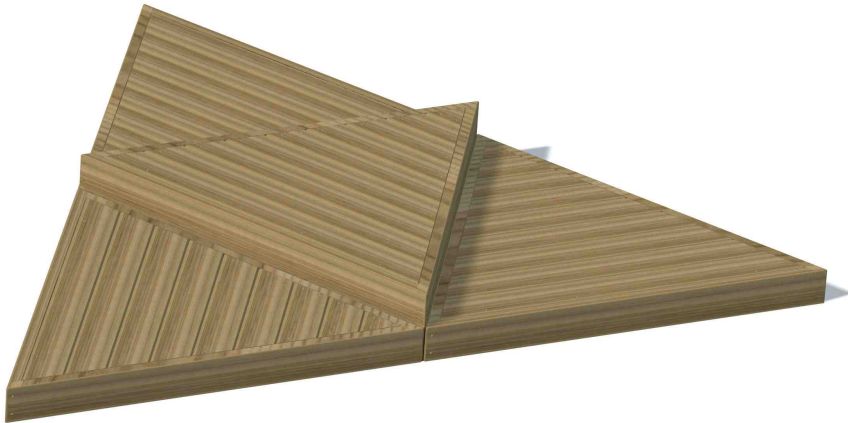

Using a number of triangular platforms to create a multi-level platform, this Pyramid Platform can be used as a performance area, as a social space, or anything

Surfacing settings

FHF (m) 0.30
Surface Area (m²)
Perimeter (m)

Pyramid Platform

Range: Woodland Village	Minimum Space: 1m
Code: PIMA040-B-NA	Total Weight: 1.22 kg
Age: 2+ yrs	Heaviest Component: -
Colour: Natural	Person Install: -
Dimensions: Height: 0.3m	Materials: -
Width: 3.4m	
Depth: 3.4m	